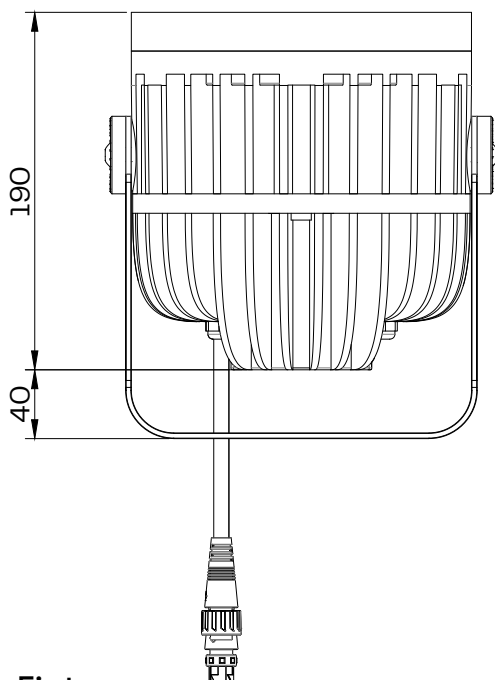

M16 Male 5Pin  
Input connector

M16 Female 5Pin  
Output connector

Connector  
SCALE 1:3

Fixture  
SCALE 1:4

Mounting bracket  
SCALE 1:2

Disclaimer

Due to the technical evolution and improvement of our products, the data provided in this document may be updated on a regular basis, and as such, confirmation of this information is strongly recommended prior to the order process. OneEightyOne is not responsible for any discrepancies in this document following changes in our products. We reserve the right to make technical changes to our products and to change information, at its sole discretion, without notice.