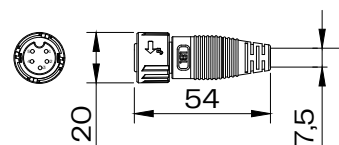

M16 Male 5Pin  
Input connector

M16 Female 5Pin  
Output connector

Connector  
SCALE 1:3

Fixture  
SCALE 1:4

Mounting bracket  
SCALE 1:2

Disclaimer

Due to the technical evolution and improvement of our products, the data provided in this document may be updated on a regular basis, and as such, confirmation of this information is strongly recommended prior to the order process. OneEightyOne is not responsible for any discrepancies in this document following changes in our products. We reserve the right to make technical changes to our products and to change information, at its sole discretion, without notice.