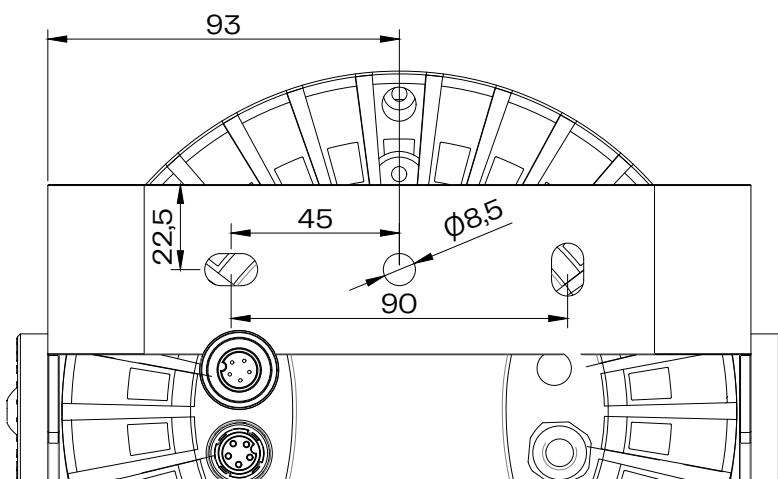

M16 Male 5Pin  
Input connector

M16 Female 5Pin  
Output connector

Connector  
SCALE 1:3

Fixture  
SCALE 1:4

Mounting bracket  
SCALE 1:2

Disclaimer

Due to the technical evolution and improvement of our products, the data provided in this document may be updated on a regular basis, and as such, confirmation of this information is strongly recommended prior to the order process. OneEightyOne is not responsible for any discrepancies in this document following changes in our products. We reserve the right to make technical changes to our products and to change information, at its sole discretion, without notice.