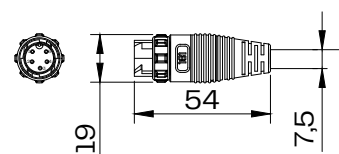

M16 Male 5Pin  
Input connector

M16 Female 5Pin  
Output connector

Connector  
SCALE 1:3

Fixture  
SCALE 1:4

Mounting bracket  
SCALE 1:2

Disclaimer

Due to the technical evolution and improvement of our products, the data provided in this document may be updated on a regular basis, and as such, confirmation of this information is strongly recommended prior to the order process. OneEightyOne is not responsible for any discrepancies in this document following changes in our products. We reserve the right to make technical changes to our products and to change information, at its sole discretion, without notice.