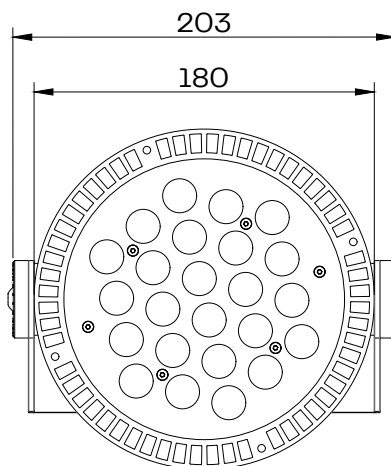

M16 Male 5Pin  
Input connector

M16 Female 5Pin  
Output connector

Connector  
SCALE 1:3

Fixture  
SCALE 1:4

Mounting bracket  
SCALE 1:2

Disclaimer

Due to the technical evolution and improvement of our products, the data provided in this document may be updated on a regular basis, and as such, confirmation of this information is strongly recommended prior to the order process. OneEightyOne is not responsible for any discrepancies in this document following changes in our products. We reserve the right to make technical changes to our products and to change information, at its sole discretion, without notice.