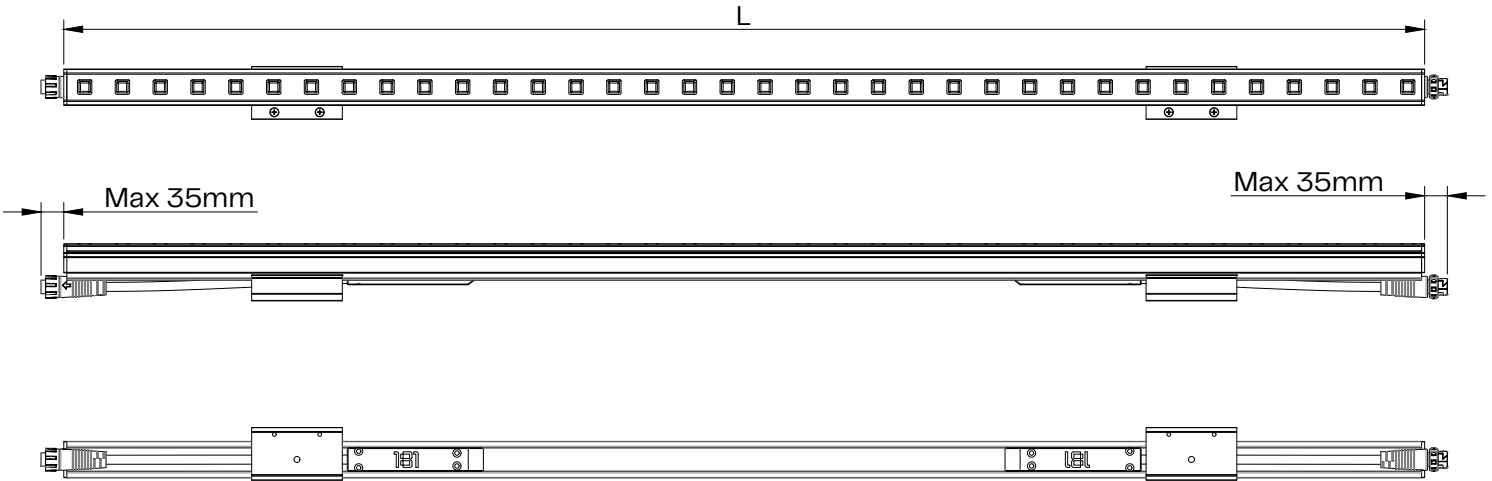

M12 Female 3Pin Output connector

M12 Male 3Pin Input connector

Connector
SCALE 1:3

Fixture

SCALE 1:5

Mounting bracket
SCALE 1:3

Side view
SCALE 1:2

Disclaimer