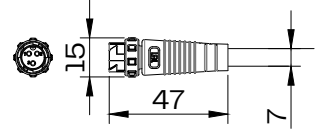

M12 Female 3Pin Output connector

M12 Male 3Pin Input connector

Connector
SCALE 1:3

Fixture

SCALE 1:5

Mounting bracket
SCALE 1:3

Side view
SCALE 1:2

Disclaimer