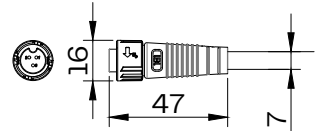

M12 Female 3Pin Output connector

M12 Male 3Pin Input connector

Connector
SCALE 1:3

Fixture

SCALE 1:5

Mounting bracket
SCALE 1:3

Side view
SCALE 1:2

Disclaimer