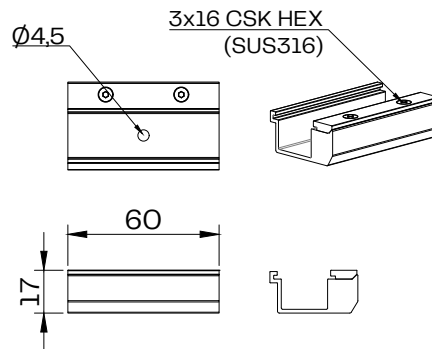

M12 Female 3Pin Output connector

M12 Male 3Pin Input connector

Connector
SCALE 1:3

Fixture

SCALE 1:5

Mounting bracket
SCALE 1:3

Side view
SCALE 1:2

Disclaimer