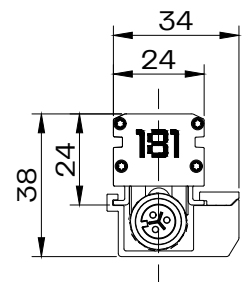

M12 Female 3Pin Output connector

M12 Male 3Pin Input connector

Connector
SCALE 1:3

Fixture

SCALE 1:5

Mounting bracket
SCALE 1:3

Side view
SCALE 1:2

Disclaimer