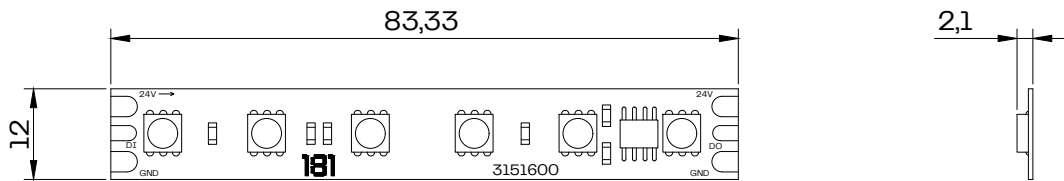

DiGi LEDstrip RGBW 100mm

SCALE 1:1

DiGi LEDstrip RGB 83mm

SCALE 1:1

DiGi LEDstrip RGB 38mm

SCALE 1:1

DiGi LEDstrip RGB 16mm

SCALE 1:1

DiGi LEDstrip AmberDrift

SCALE 1:1

Disclaimer

Due to the technical evolution and improvement of our products, the data provided in this document may be updated on a regular basis, and as such, confirmation of this information is strongly recommended prior to the order process. OneEightyOne is not responsible for any discrepancies in this document following changes in our products. We reserve the right to make technical changes to our products and to change information, at its sole discretion, without notice.