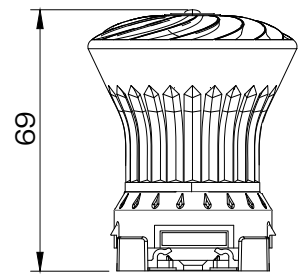

Connector
SCALE 1:3

XT Turbo
SCALE 1:3

Mounting clip
SCALE 1:2

Side view
SCALE 1:2

Side view incl. clip
SCALE 1:2

Disclaimer

Due to the technical evolution and improvement of our products, the data provided in this document may be updated on a regular basis, and as such, confirmation of this information is strongly recommended prior to the order process. OneEightyOne is not responsible for any discrepancies in this document following changes in our products. We reserve the right to make technical changes to our products and to change information, at its sole discretion, without notice.