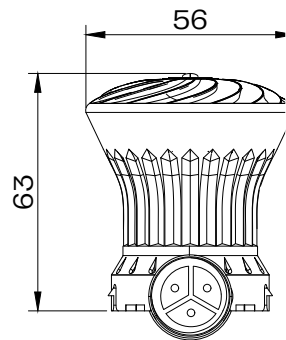

Connector
SCALE 1:3

XT Turbo
SCALE 1:3

Mounting clip
SCALE 1:2

Side view
SCALE 1:2

Side view incl. clip
SCALE 1:2

Disclaimer

Due to the technical evolution and improvement of our products, the data provided in this document may be updated on a regular basis, and as such, confirmation of this information is strongly recommended prior to the order process. OneEightyOne is not responsible for any discrepancies in this document following changes in our products. We reserve the right to make technical changes to our products and to change information, at its sole discretion, without notice.