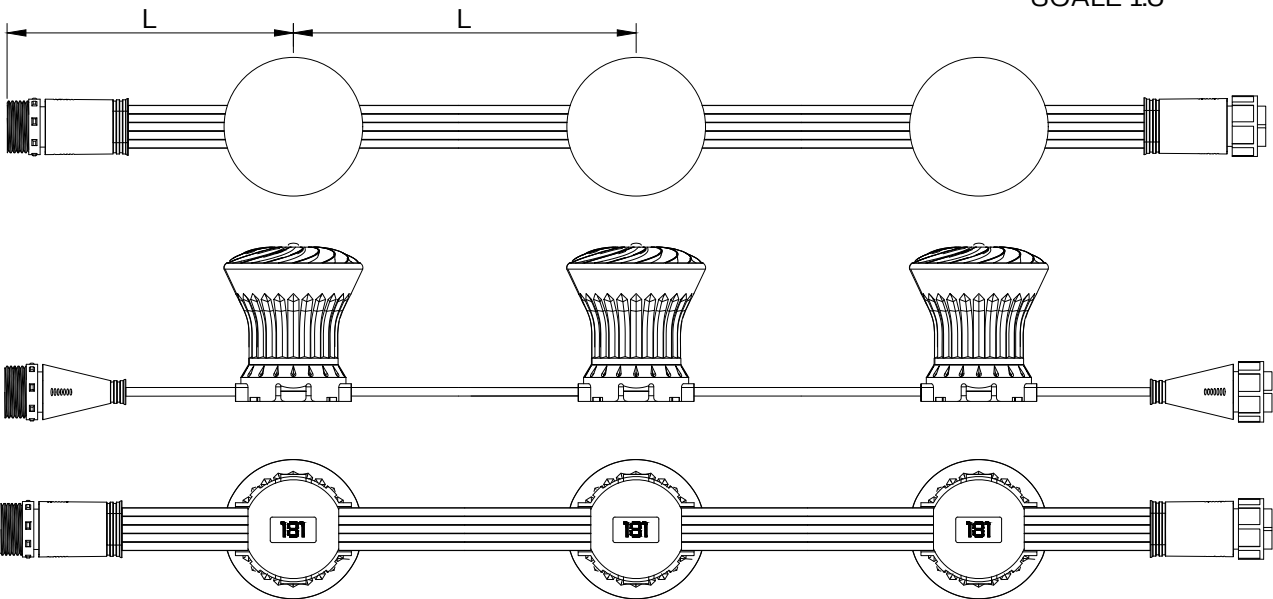

Connector
SCALE 1:3

XT Turbo
SCALE 1:3

Mounting clip
SCALE 1:2

Side view
SCALE 1:2

Side view incl. clip
SCALE 1:2

Disclaimer

Due to the technical evolution and improvement of our products, the data provided in this document may be updated on a regular basis, and as such, confirmation of this information is strongly recommended prior to the order process. OneEightyOne is not responsible for any discrepancies in this document following changes in our products. We reserve the right to make technical changes to our products and to change information, at its sole discretion, without notice.