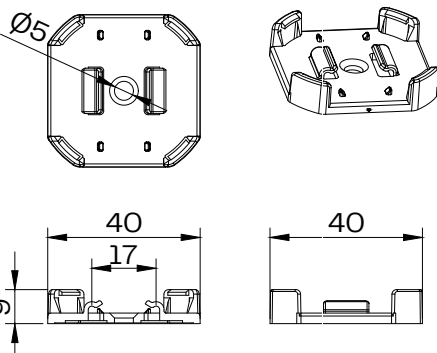

Connector
SCALE 1:3

XT Turbo
SCALE 1:3

Mounting clip
SCALE 1:2

Side view
SCALE 1:2

Side view incl. clip
SCALE 1:2

Disclaimer

Due to the technical evolution and improvement of our products, the data provided in this document may be updated on a regular basis, and as such, confirmation of this information is strongly recommended prior to the order process. OneEightyOne is not responsible for any discrepancies in this document following changes in our products. We reserve the right to make technical changes to our products and to change information, at its sole discretion, without notice.