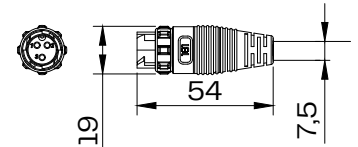

M16 Male 3Pin Input connector

M16 Female 3Pin Output connector

Connector
SCALE 1:3

Fixture

SCALE 1:5

Cable guide

SCALE 1:3

Mounting bracket

SCALE 1:3

Side view

SCALE 1:3

Disclaimer

Due to the technical evolution and improvement of our products, the data provided in this document may be updated on a regular basis, and as such, confirmation of this information is strongly recommended prior to the order process. OneEightyOne is not responsible for any discrepancies in this document following changes in our products. We reserve the right to make technical changes to our products and to change information, at its sole discretion, without notice.