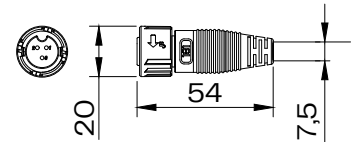

M16 Male 3Pin Input connector

M16 Female 3Pin Output connector

Connector
SCALE 1:3

Fixture

SCALE 1:5

Cable guide

SCALE 1:3

Mounting bracket

SCALE 1:3

Side view

SCALE 1:3

Disclaimer

Due to the technical evolution and improvement of our products, the data provided in this document may be updated on a regular basis, and as such, confirmation of this information is strongly recommended prior to the order process. OneEightyOne is not responsible for any discrepancies in this document following changes in our products. We reserve the right to make technical changes to our products and to change information, at its sole discretion, without notice.