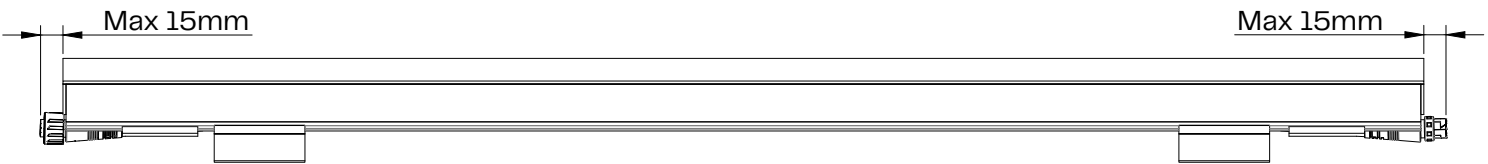

M16 Male 3Pin Input connector

M16 Female 3Pin Output connector

Connector
SCALE 1:3

Fixture

SCALE 1:5

Cable guide

SCALE 1:3

Mounting bracket

SCALE 1:3

Side view

SCALE 1:3

Disclaimer

Due to the technical evolution and improvement of our products, the data provided in this document may be updated on a regular basis, and as such, confirmation of this information is strongly recommended prior to the order process. OneEightyOne is not responsible for any discrepancies in this document following changes in our products. We reserve the right to make technical changes to our products and to change information, at its sole discretion, without notice.