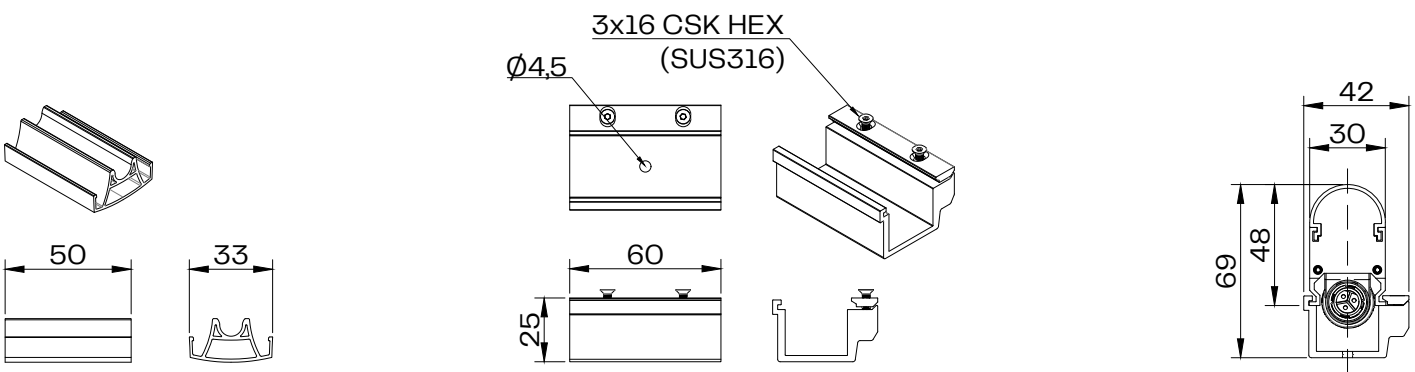

M16 Male 3Pin Input connector

M16 Female 3Pin Output connector

Connector
SCALE 1:3

Fixture

SCALE 1:5

Cable guide

SCALE 1:3

Mounting bracket

SCALE 1:3

Side view

SCALE 1:3

Disclaimer

Due to the technical evolution and improvement of our products, the data provided in this document may be updated on a regular basis, and as such, confirmation of this information is strongly recommended prior to the order process. OneEightyOne is not responsible for any discrepancies in this document following changes in our products. We reserve the right to make technical changes to our products and to change information, at its sole discretion, without notice.