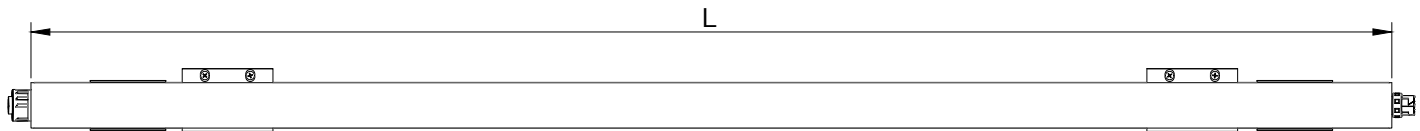

M16 Male 3Pin Input connector

M16 Female 3Pin Output connector

Connector
SCALE 1:3

Fixture

SCALE 1:5

Cable guide

SCALE 1:3

Mounting bracket

SCALE 1:3

Side view

SCALE 1:3

Disclaimer

Due to the technical evolution and improvement of our products, the data provided in this document may be updated on a regular basis, and as such, confirmation of this information is strongly recommended prior to the order process. OneEightyOne is not responsible for any discrepancies in this document following changes in our products. We reserve the right to make technical changes to our products and to change information, at its sole discretion, without notice.