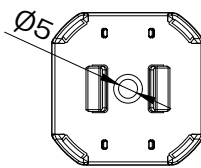

M20 Male 3Pin
Input connector

M20 Female 3Pin
Input connector

Connector

SCALE 1:3

XT

SCALE 1:3

Mounting profile

SCALE 1:3

Mounting clip

SCALE 1:2

Side view incl. clip

SCALE 1:2

Side view

SCALE 1:2

Disclaimer

Due to the technical evolution and improvement of our products, the data provided in this document may be updated on a regular basis, and as such, confirmation of this information is strongly recommended prior to the order process. OneEightyOne is not responsible for any discrepancies in this document following changes in our products. We reserve the right to make technical changes to our products and to change information, at its sole discretion, without notice.