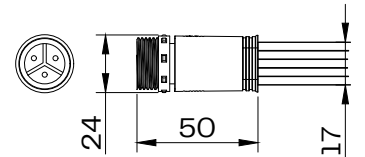

M20 Male 3Pin
Input connector

M20 Female 3Pin
Input connector

Connector

SCALE 1:3

XT

SCALE 1:3

Mounting profile

SCALE 1:3

Mounting clip

SCALE 1:2

Side view incl. clip

SCALE 1:2

Side view

SCALE 1:2

Disclaimer

Due to the technical evolution and improvement of our products, the data provided in this document may be updated on a regular basis, and as such, confirmation of this information is strongly recommended prior to the order process. OneEightyOne is not responsible for any discrepancies in this document following changes in our products. We reserve the right to make technical changes to our products and to change information, at its sole discretion, without notice.