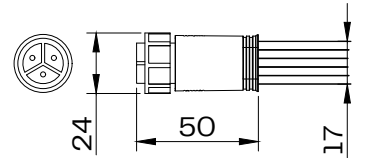

M20 Male 3Pin
Input connector

M20 Female 3Pin
Input connector

Connector

SCALE 1:3

XT

SCALE 1:3

Mounting profile

SCALE 1:3

Mounting clip

SCALE 1:2

Side view incl. clip

SCALE 1:2

Side view

SCALE 1:2

Disclaimer

Due to the technical evolution and improvement of our products, the data provided in this document may be updated on a regular basis, and as such, confirmation of this information is strongly recommended prior to the order process. OneEightyOne is not responsible for any discrepancies in this document following changes in our products. We reserve the right to make technical changes to our products and to change information, at its sole discretion, without notice.