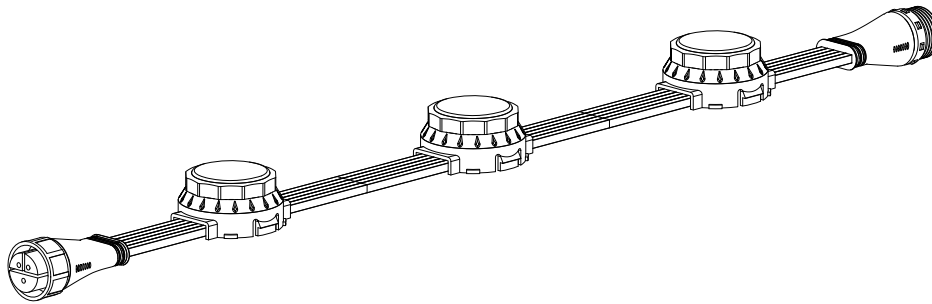

M20 Male 3Pin
Input connector

M20 Female 3Pin
Input connector

Connector

SCALE 1:3

XT

SCALE 1:3

Mounting profile

SCALE 1:3

Mounting clip

SCALE 1:2

Side view incl. clip

SCALE 1:2

Side view

SCALE 1:2

Disclaimer

Due to the technical evolution and improvement of our products, the data provided in this document may be updated on a regular basis, and as such, confirmation of this information is strongly recommended prior to the order process. OneEightyOne is not responsible for any discrepancies in this document following changes in our products. We reserve the right to make technical changes to our products and to change information, at its sole discretion, without notice.