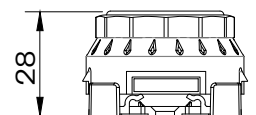

M20 Male 3Pin
Input connector

M20 Female 3Pin
Input connector

Connector

SCALE 1:3

XT

SCALE 1:3

Mounting profile

SCALE 1:3

Mounting clip

SCALE 1:2

Side view incl. clip

SCALE 1:2

Side view

SCALE 1:2

Disclaimer

Due to the technical evolution and improvement of our products, the data provided in this document may be updated on a regular basis, and as such, confirmation of this information is strongly recommended prior to the order process. OneEightyOne is not responsible for any discrepancies in this document following changes in our products. We reserve the right to make technical changes to our products and to change information, at its sole discretion, without notice.