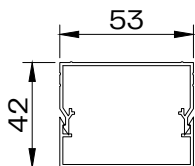

M20 Male 3Pin
Input connector

M20 Female 3Pin
Input connector

Connector

SCALE 1:3

XT

SCALE 1:3

Mounting profile

SCALE 1:3

Mounting clip

SCALE 1:2

Side view incl. clip

SCALE 1:2

Side view

SCALE 1:2

Disclaimer

Due to the technical evolution and improvement of our products, the data provided in this document may be updated on a regular basis, and as such, confirmation of this information is strongly recommended prior to the order process. OneEightyOne is not responsible for any discrepancies in this document following changes in our products. We reserve the right to make technical changes to our products and to change information, at its sole discretion, without notice.