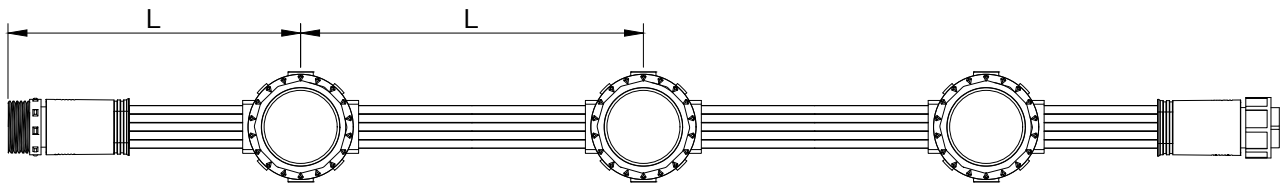

M20 Male 3Pin
Input connector

M20 Female 3Pin
Input connector

Connector

SCALE 1:3

XT

SCALE 1:3

Mounting profile

SCALE 1:3

Mounting clip

SCALE 1:2

Side view incl. clip

SCALE 1:2

Side view

SCALE 1:2

Disclaimer

Due to the technical evolution and improvement of our products, the data provided in this document may be updated on a regular basis, and as such, confirmation of this information is strongly recommended prior to the order process. OneEightyOne is not responsible for any discrepancies in this document following changes in our products. We reserve the right to make technical changes to our products and to change information, at its sole discretion, without notice.