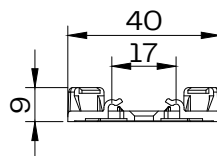

M20 Male 3Pin
Input connector

M20 Female 3Pin
Input connector

Connector

SCALE 1:3

XT

SCALE 1:3

Mounting profile

SCALE 1:3

Mounting clip

SCALE 1:2

Side view incl. clip

SCALE 1:2

Side view

SCALE 1:2

Disclaimer

Due to the technical evolution and improvement of our products, the data provided in this document may be updated on a regular basis, and as such, confirmation of this information is strongly recommended prior to the order process. OneEightyOne is not responsible for any discrepancies in this document following changes in our products. We reserve the right to make technical changes to our products and to change information, at its sole discretion, without notice.