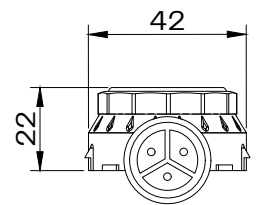

M20 Male 3Pin
Input connector

M20 Female 3Pin
Input connector

Connector

SCALE 1:3

XT

SCALE 1:3

Mounting profile

SCALE 1:3

Mounting clip

SCALE 1:2

Side view incl. clip

SCALE 1:2

Side view

SCALE 1:2

Disclaimer

Due to the technical evolution and improvement of our products, the data provided in this document may be updated on a regular basis, and as such, confirmation of this information is strongly recommended prior to the order process. OneEightyOne is not responsible for any discrepancies in this document following changes in our products. We reserve the right to make technical changes to our products and to change information, at its sole discretion, without notice.