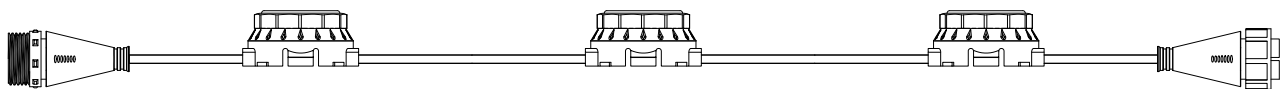

M20 Male 3Pin
Input connector

M20 Female 3Pin
Input connector

Connector

SCALE 1:3

XT

SCALE 1:3

Mounting profile

SCALE 1:3

Mounting clip

SCALE 1:2

Side view incl. clip

SCALE 1:2

Side view

SCALE 1:2

Disclaimer

Due to the technical evolution and improvement of our products, the data provided in this document may be updated on a regular basis, and as such, confirmation of this information is strongly recommended prior to the order process. OneEightyOne is not responsible for any discrepancies in this document following changes in our products. We reserve the right to make technical changes to our products and to change information, at its sole discretion, without notice.