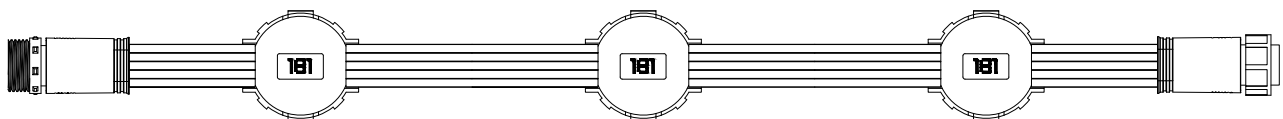

M20 Male 3Pin
Input connector

M20 Female 3Pin
Input connector

Connector

SCALE 1:3

XT

SCALE 1:3

Mounting profile

SCALE 1:3

Mounting clip

SCALE 1:2

Side view incl. clip

SCALE 1:2

Side view

SCALE 1:2

Disclaimer

Due to the technical evolution and improvement of our products, the data provided in this document may be updated on a regular basis, and as such, confirmation of this information is strongly recommended prior to the order process. OneEightyOne is not responsible for any discrepancies in this document following changes in our products. We reserve the right to make technical changes to our products and to change information, at its sole discretion, without notice.