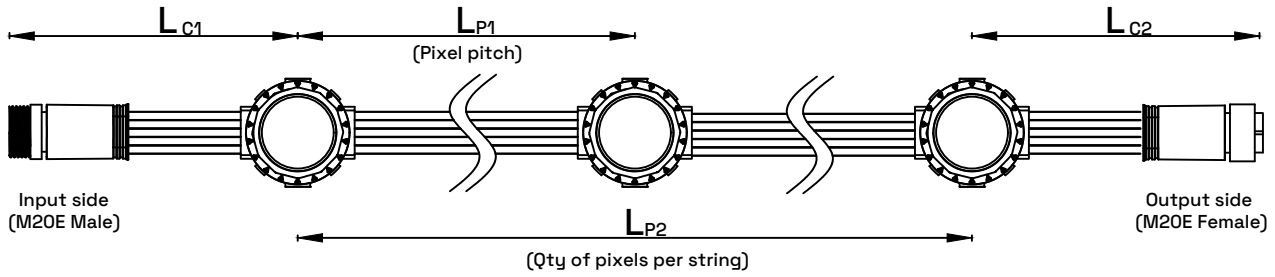

DiGi String

<p><b>Housing color</b></p> <p>A B</p> 	<p><b>Color Range</b></p> <p>A B C</p>  <p>RGB RGBW 2700K Custom</p>	<p><b>XT model</b></p> <p>A B</p>  <p>XT3 XT6</p>	<p><b>Cover type</b></p> <p>A B C D</p>  <p>A1. Flat transparent A2. Frosted Opal dome Turbo Globe</p>
--	---	--	---

Project reference/ order number	
Product code	

Reference	Quantity	$L_{C1}$ (mm)	$L_{C2}$ (mm)	$L_{P1}$ (mm)	$L_{P2}$ (qty)	Housing color	Color range	XT model	Cover type

**Disclaimer**

Due to the technical evolution and improvement of our products, the data provided in this document may be updated on a regular basis, and as such, confirmation of this information is strongly recommended prior to the order process. OneEightyOne is not responsible for any discrepancies in this document following changes in our products. We reserve the right to make technical changes to our products and to change information, at its sole discretion, without notice.